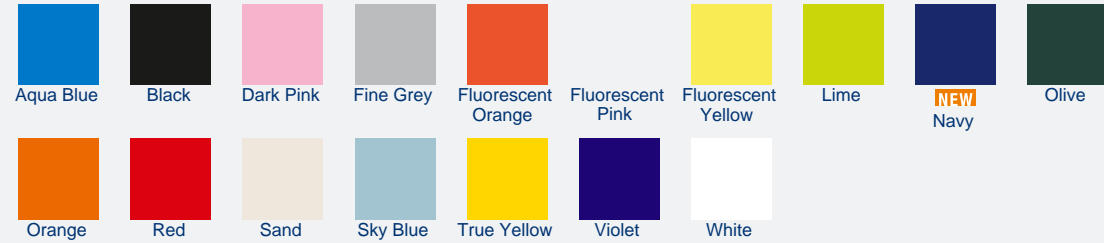

## PA439 LADIES' SHORT SLEEVE SPORTS T-SHIRT PROACT

100% Polyester. Quick drying light weight fabric. Crew neck. Taped neck. Raglan sleeves with cover stitch. Twin needle finishing.

Colours available in XS - S - M - L - XL